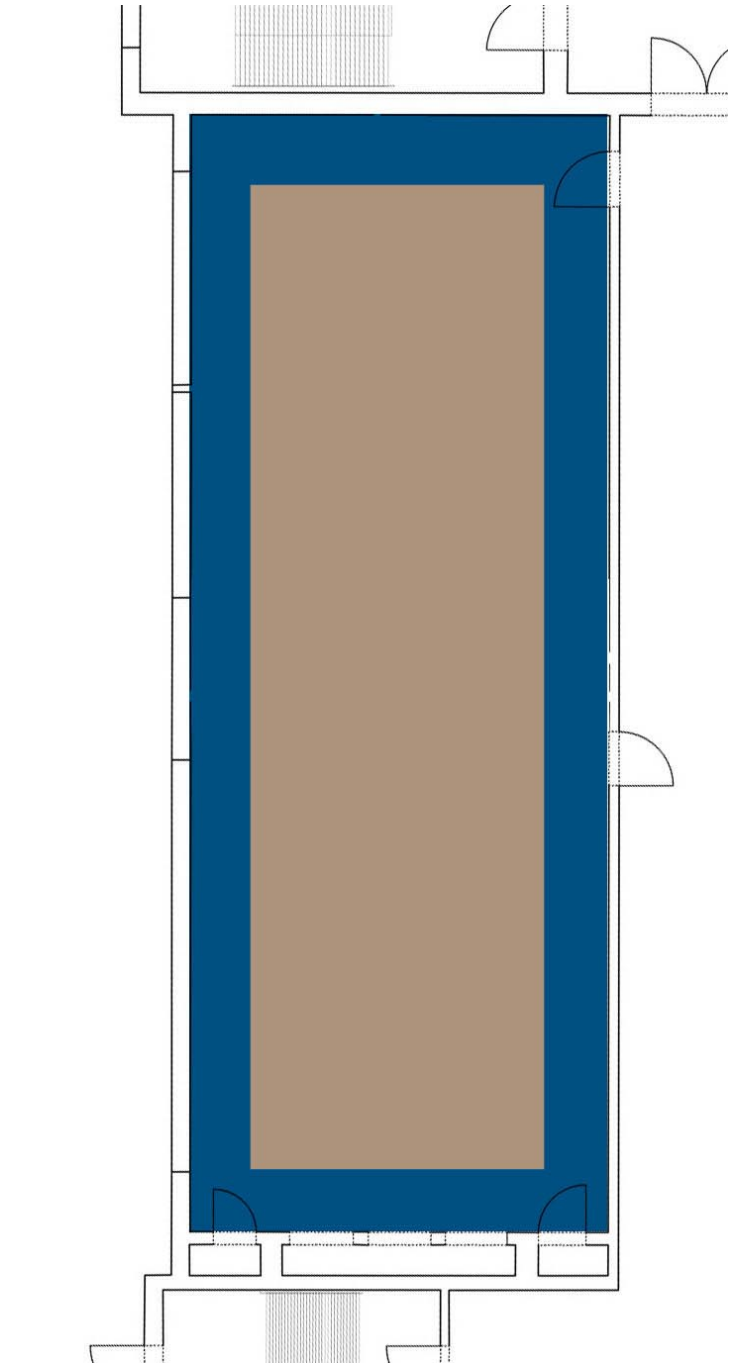

FITNESS ROOM FLOORING
BALTIMORE GREEN SCHOOL
02.14.2008

OPTION - A

OPTION - B

FITNESS ROOM FLOORING
BALTIMORE GREEN SCHOOL
02.14.2008

OPTION - C

OPTION - D

FITNESS ROOM FLOORING
BALTIMORE GREEN SCHOOL
02.14.2008

OPTION - E

OPTION - F

FITNESS ROOM FLOORING
BALTIMORE GREEN SCHOOL
02.14.2008

OPTION - G

FITNESS ROOM FLOORING
BALTIMORE GREEN SCHOOL
02.14.2008