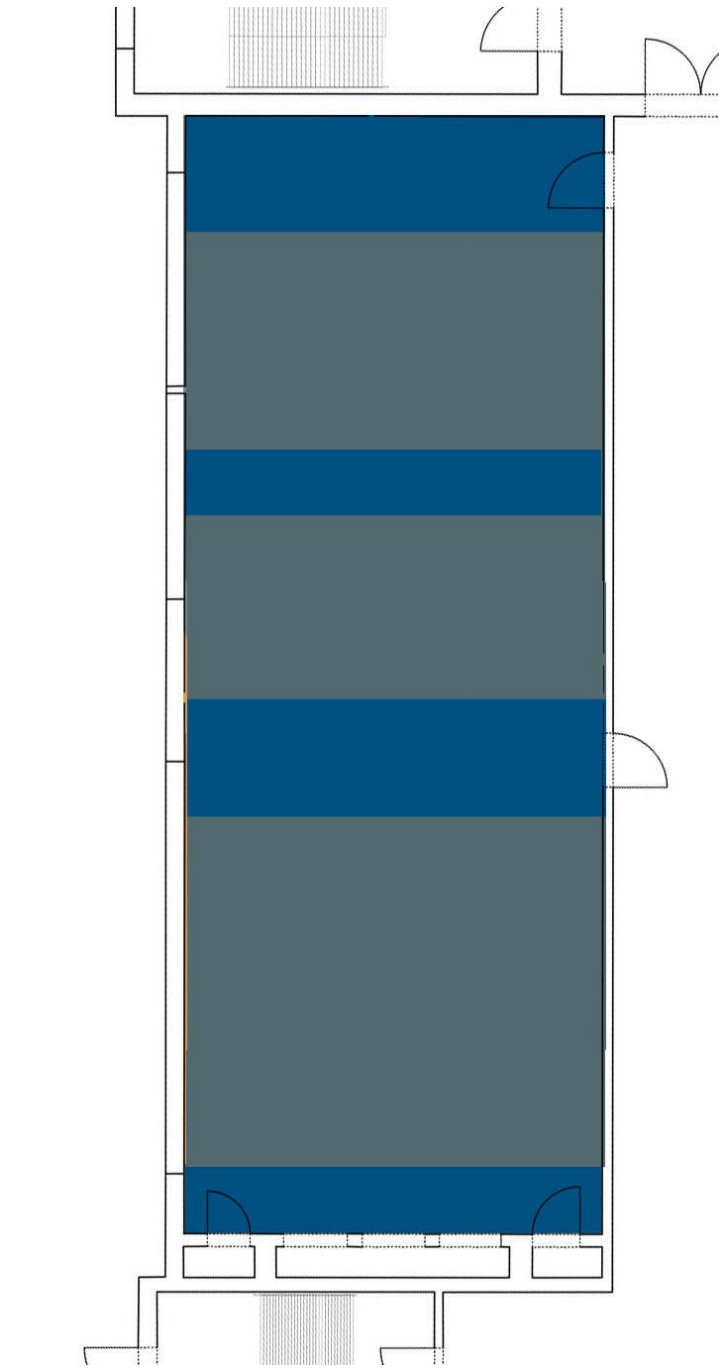

FITNESS ROOM FLOORING
BALTIMORE GREEN SCHOOL
02.14.2008

OPTION - A

OPTION - B

FITNESS ROOM FLOORING
BALTIMORE GREEN SCHOOL
02.14.2008

OPTION - C

OPTION - D

FITNESS ROOM FLOORING
BALTIMORE GREEN SCHOOL
02.14.2008

OPTION - E

OPTION - F

FITNESS ROOM FLOORING
BALTIMORE GREEN SCHOOL
02.14.2008

OPTION - G

FITNESS ROOM FLOORING
BALTIMORE GREEN SCHOOL
02.14.2008